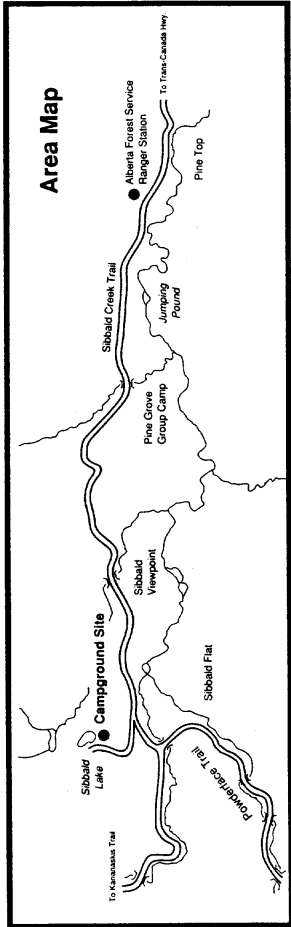

Kananaskis Country

Sibbald Lake

Recreational Area

NORTH

Trail to Viewpoint

Heritage Fund

- Washrooms
- Drinking Water
- Amphitheatre
- Tenting
- Garbage
- Children's Playground
- Picnic Shelter
- Picnic Sites
- Firewood
- Campground Registration
- Canoe Launch

- Interpretive Trail
 - Hiking Trail
- TRAIL GUIDE available at Trail Head.

Alberta ENVIRONMENTAL PROTECTION Natural Resources