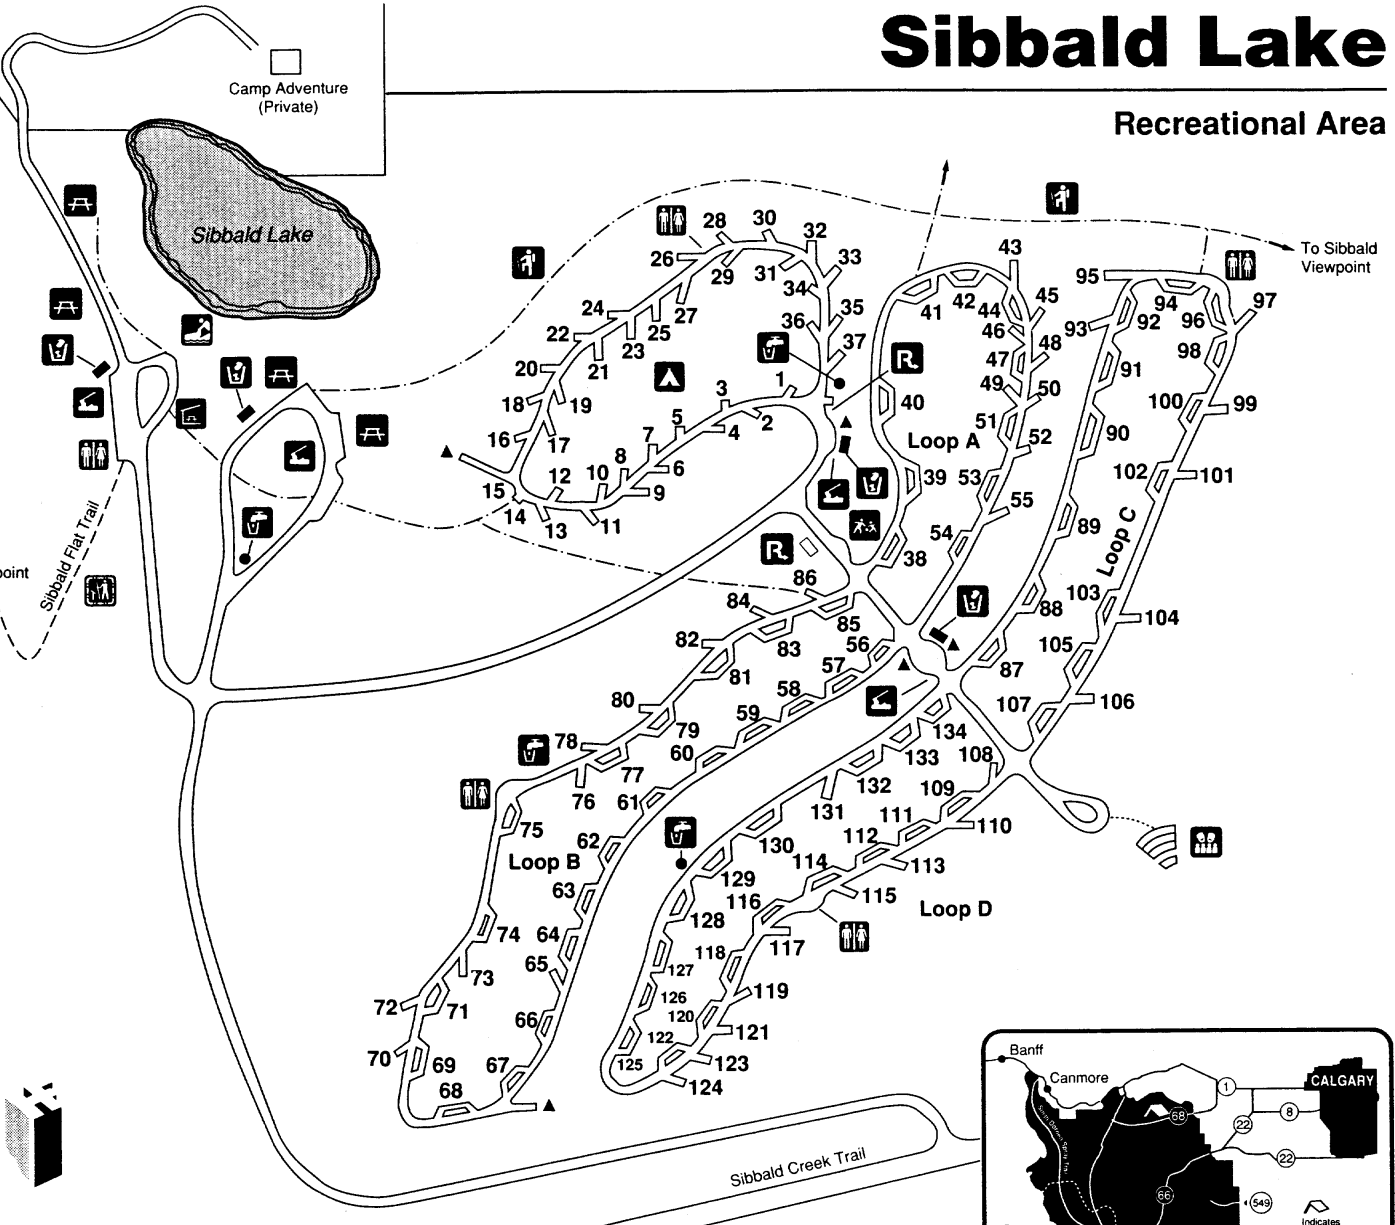

Kananaskis Country

Sibbald Lake

Recreational Area

NORTH

Trail to Viewpoint

Heritage Fund

- Washrooms
- Drinking Water
- Amphitheatre
- Tenting
- Garbage
- Children's Playground
- Picnic Shelter
- Picnic Sites
- Firewood
- Campground Registration
- Canoe Launch

- Interpretive Trail
 - Hiking Trail
- TRAIL GUIDE available at Trail Head.

Alberta ENVIRONMENTAL PROTECTION Natural Resources